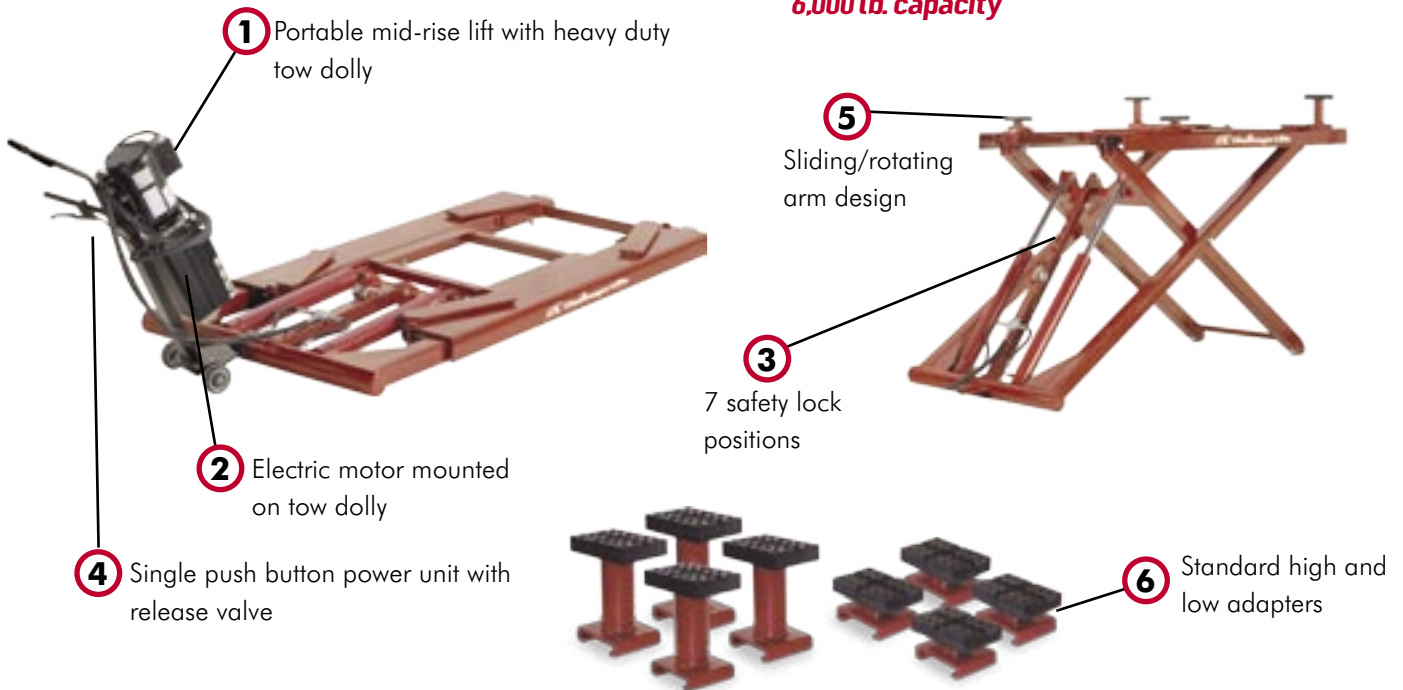

MR6

6,000 lb. capacity

- 1 Provides flexibility to service vehicles anywhere, inside or out
- 2 Provides convenience and ease of maneuverability
- 3 Allows technician to work at an ergonomic height to increase productivity and minimize fatigue

- 4 Provides convenience when lifting and lowering vehicles
- 5 Reaches pick-up points on a wider range of vehicles
- 6 Accommodates higher frame vehicle pickup points

Portability

The MR6 Portable Mid-Rise lift's motor is conveniently mounted to a Heavy-Duty tow dolly, making it easy to move and operate on almost any solid surface.

Exclusive features include a sliding/rotating arm design with high and low slip-on pads, low drive-over clearance, and more.